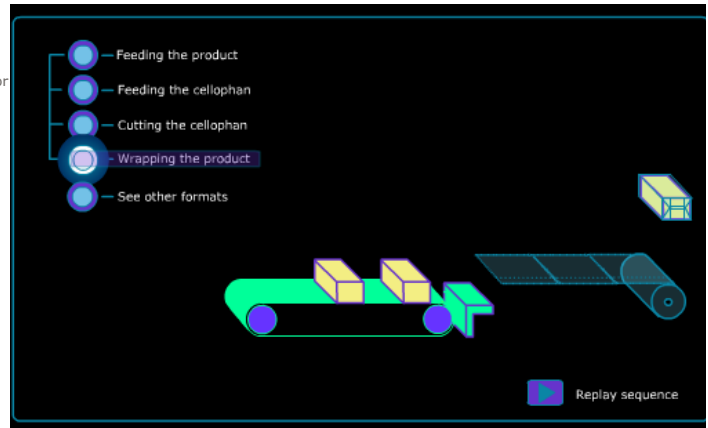

## CM 40 Automatic wrapper

This machine, especially designed for the cosmetic market, meets the request of reduced overall dimensions, accessibility, a very easy size changeover procedure and maximum reliability.

Fully automatic machine to wrap small and medium-sized products, using reels of heat-seal wrapping material PP, PVC, PE, cellophane, etc. Simple and easy access mechanisms. Film feeding by means of grippers mechanical to change the film length for each different product.